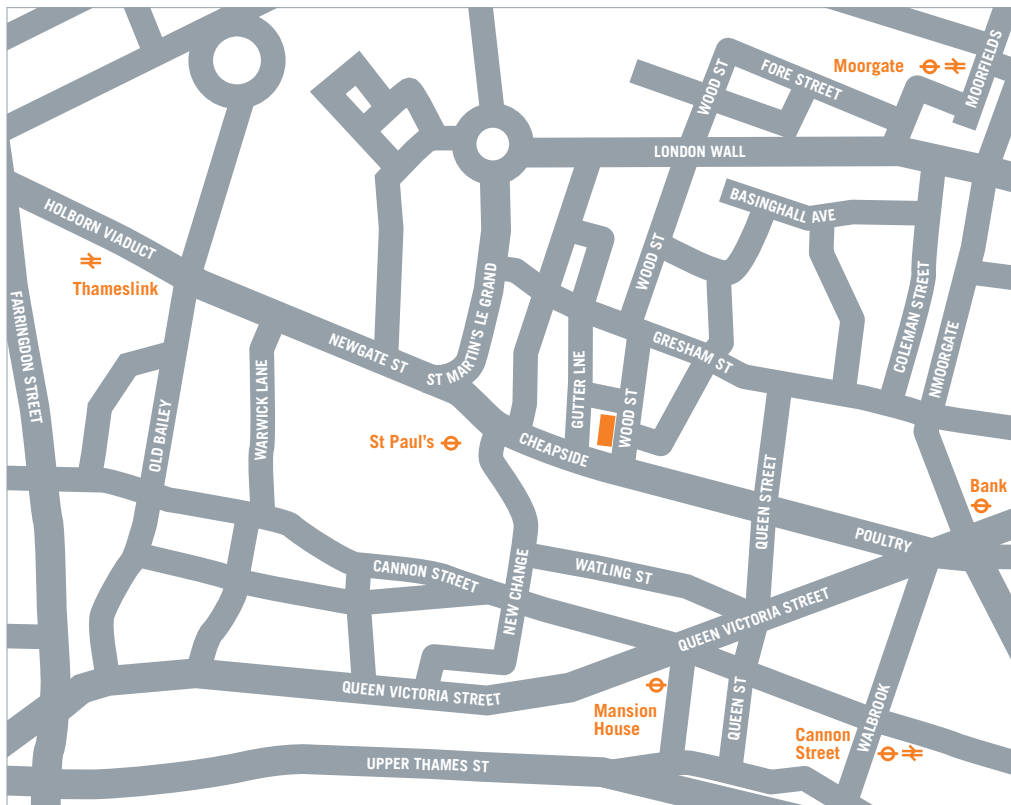

From City Thameslink Railway station | 0.4 miles | 8 minutes' walk ➡️

Take the north exit. Turn right and walk straight down Newgate St towards Cheapside. Continue walking on Cheapside until you reach Wood Street on your left. Turn left into Wood Street and continue to walk straight on until you reach 130 Wood Street on your left.

From Moorgate Underground station | 0.5 miles | 10 minutes' walk 🚶

Exit Moorgate station and turn right onto Moorfields. Turn right again, continuing on Moorfields. Turn left onto Fore Street and take the first right continuing on Fore Street. At the end of the road turn left onto Wood Street. Walk straight down Wood Street, crossing over London Wall and Gresham Street. Continue walking until you reach 130 Wood Street on your right.

London Buses (The following buses run closest to Buzzacott offices - 8, 25 & 242)

The following buses will stop on Cheapside at the Bread Street stop. Once you alight, walk along Cheapside towards the St Paul's station then turn right onto Wood Street. Continue to walk down this road until you reach 130 Wood Street on your left.

Buzzacott LLP
130 Wood Street
London EC2V 6DL

Tel: +44 (0)20 7556 1200
Fax: +44 (0)20 7556 1212
enquiries@buzzacott.co.uk